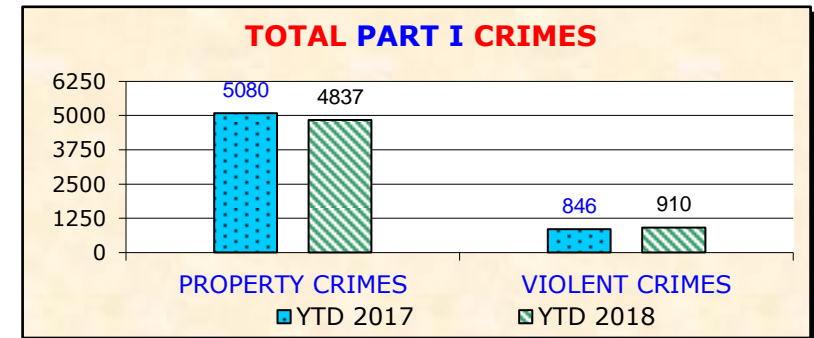

• Pamphlet sponsored by *Public Safety Committee*
NoHo Neighborhood Council

• For feedback about this pamphlet, eMail RobM4LAPD@aol.com

North Hollywood Violent Crimes

YEAR-TO-DATE NORTH HOLLYWOOD	TOTAL VIOLENT CRIMES			
	YTD 2017	YTD 2018	+/-	%
AGGRAVATED ASSAULT	515	580	65	12.6%
HOMICIDE	6	8	2	33.3%
RAPE	76	67	-9	-11.8%
ROBBERY	249	255	6	2.4%
TOTAL VIOLENT CRIMES	846	910	64	7.6%

✗ 12.6%	✗ 33.3%	✓ -11.8%	✗ 2.4%
ASSAULT	HOMICIDE	RAPE	ROBBERY

VIOLENT CRIMES INCREASE

There was a 12.6% increase in Aggravated Assault compared with the same time period last year, and an increase in Homicide.

Total North Hollywood Part I Crimes

YEAR-TO-DATE NORTH HOLLYWOOD	TOTAL PART I CRIMES			
	YTD 2017	YTD 2018	+/-	%
TOTAL PROPERTY CRIMES	5080	4837	-243	-4.8%
TOTAL VIOLENT CRIMES	846	910	64	7.6%
TOTAL PART I CRIMES	5926	5747	-179	-3.0%