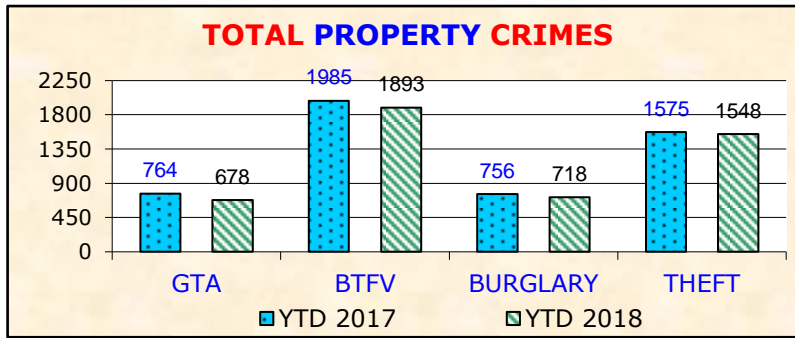

North Hollywood Area

LAPD Part I Crimes Summary

1/1 - 11/10/2018 Year-to-Date Results

In case of emergency, dial 9-1-1
 To report any non-emergency crime, call 1.877.ASK.LAPD (1.877.275.5273)
 For general inquiries and information, call NoHo LAPD Front Desk 1.818.754.8300
www.lapdonline.org/north_hollywood_community_police_station

North Hollywood Property Crimes

YEAR-TO-DATE NORTH HOLLYWOOD	TOTAL PROPERTY CRIMES			
	YTD 2017	YTD 2018	+/-	%
GRAND THEFT AUTO (GTA)	764	678	-86	-11.3%
THEFT FROM VEHICLE (BTFV)	1985	1893	-92	-4.6%
SUBTOTAL AUTO CRIMES	2749	2571	-178	-6.5%
BURGLARY	756	718	-38	-5.0%
THEFT (PERSONAL / OTHER)	1575	1548	-27	-1.7%
TOTAL PROPERTY CRIMES	5080	4837	-243	-4.8%

✓ -11.3%	✓ -4.6%	✓ -5.0%	✓ -1.7%
GTA	BTFV	BURGLARY	THEFT

PROPERTY CRIMES DECREASE

There was an 11.3% decrease in Grand Theft Auto (GTA) year-to-date, and a 4.6% decrease in Burglary Theft From Vehicle (BTFV).