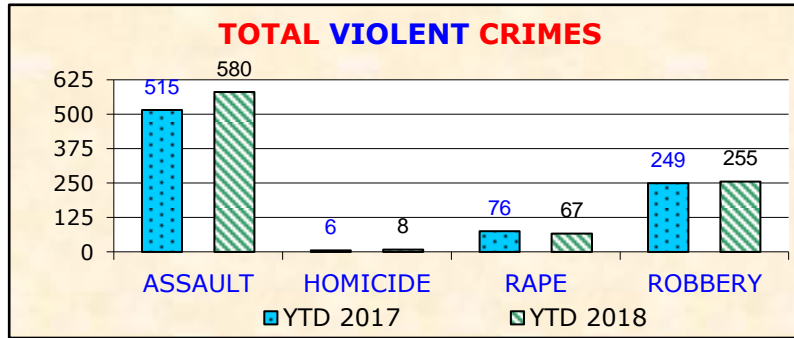

North Hollywood Violent Crimes

YEAR-TO-DATE NORTH HOLLYWOOD	TOTAL VIOLENT CRIMES			
	YTD 2017	YTD 2018	+/-	%
AGGRAVATED ASSAULT	515	580	65	12.6%
HOMICIDE	6	8	2	33.3%
RAPE	76	67	-9	-11.8%
ROBBERY	249	255	6	2.4%
TOTAL VIOLENT CRIMES	846	910	64	7.6%

✗ 12.6%	✗ 33.3%	✓ -11.8%	✗ 2.4%
ASSAULT	HOMICIDE	RAPE	ROBBERY

VIOLENT CRIMES INCREASE

There was a 12.6% increase in Aggravated Assault compared with the same time period last year, and an increase in Homicide.

Rape and other Sex Crimes decreased 11.8%, while Robbery increased 2.4% in North Hollywood.

Aggravated Assault: An attack by one person upon another for the purpose of inflicting severe or aggravated bodily injury usually accompanied by the use of a weapon or by means likely to produce death or great bodily harm (statistics include domestic violence).
Homicide: Murder and non-negligent manslaughter — the willful killing of one human being by another.
Rape: Penetration without consent of the victim including any gender of victim or perpetrator (physical resistance is not required). Statutory offenses (victim under age of consent) are excluded from Part I Crimes.
Robbery: The taking of anything of value from the care, custody, or control of a person by force or threat of force or violence and/or by putting the victim in fear.